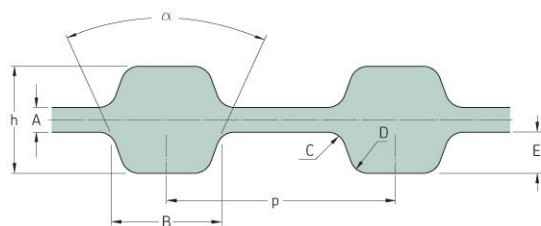

PHG D-355-H-075

No. of teeth	142
Pitch length (in)	35.5
Pitch length (mm)	901.7
h = Height (mm)	5.95
h = Height (in)	0.23
Width (mm)	19.05
Width (in)	0.75
Sleeve (Y/N)	N