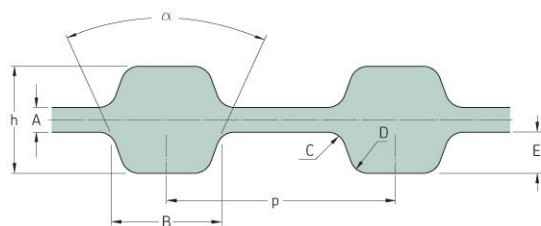

# PHG D-405-H-075

No. of teeth	162
Pitch length (in)	40.5
Pitch length (mm)	1028.7
h = Height (mm)	5.95
h = Height (in)	0.23
Width (mm)	19.05
Width (in)	0.75
Sleeve (Y/N)	N