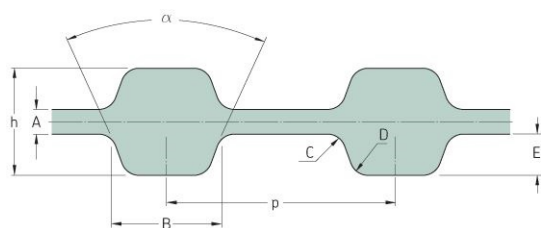

PHG D-540-H-075

| | |
|-------------------|--------|
| No. of teeth | 216 |
| Pitch length (in) | 54 |
| Pitch length (mm) | 1371.6 |
| h = Height (mm) | 5.95 |
| h = Height (in) | 0.23 |
| Width (mm) | 19.05 |
| Width (in) | 0.75 |
| Sleeve (Y/N) | N |