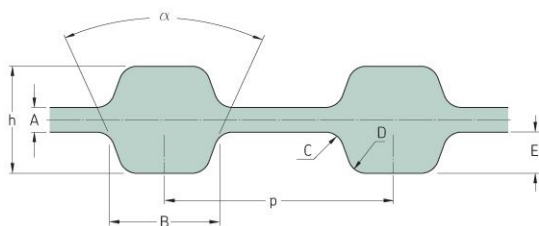

PHG D-1400-H-075

No. of teeth	560
Pitch length (in)	140
Pitch length (mm)	3556
h = Height (mm)	5.95
h = Height (in)	0.23
Width (mm)	19.05
Width (in)	0.75
Sleeve (Y/N)	N