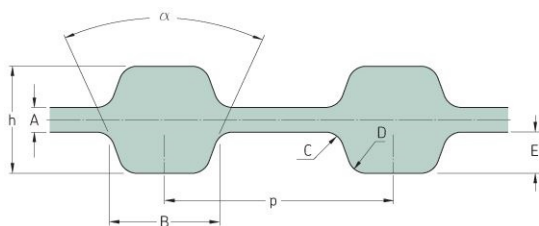

PHG D-1550-H-S1750

No. of teeth	620
Pitch length (in)	155
Pitch length (mm)	3937
h = Height (mm)	5.95
h = Height (in)	0.23
Width (mm)	444.5
Width (in)	17.5
Sleeve (Y/N)	Y