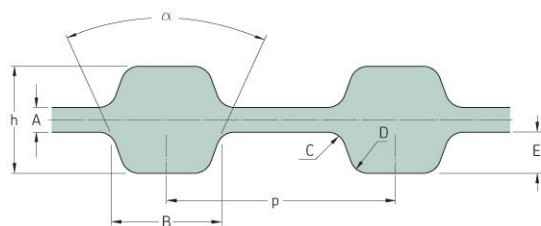

PHG D-427-L-075

No. of teeth	114
Pitch length (in)	42.75
Pitch length (mm)	1085.85
h = Height (mm)	4.57
h = Height (in)	0.18
Width (mm)	19.05
Width (in)	0.75
Sleeve (Y/N)	N