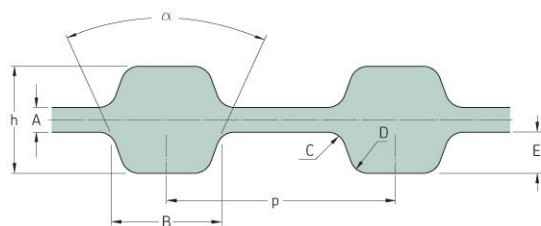

# PHG D-427-L-100

No. of teeth	114
Pitch length (in)	42.75
Pitch length (mm)	1085.85
h = Height (mm)	4.57
h = Height (in)	0.18
Width (mm)	25.4
Width (in)	1
Sleeve (Y/N)	N