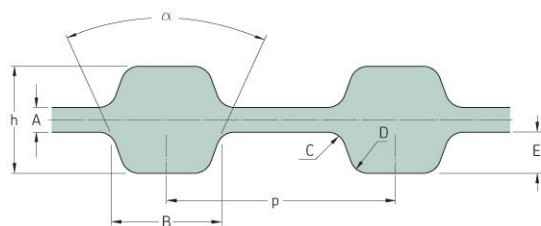

# PHG D-442-L-075

No. of teeth	118
Pitch length (in)	44.25
Pitch length (mm)	1123.95
h = Height (mm)	4.57
h = Height (in)	0.18
Width (mm)	19.05
Width (in)	0.75
Sleeve (Y/N)	N