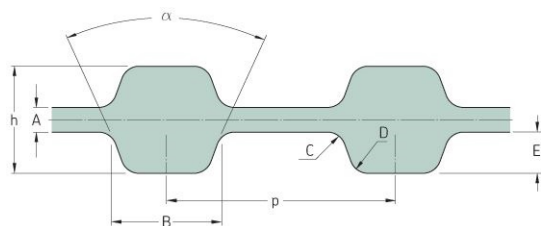

PHG D-453-L-S800

No. of teeth	121
Pitch length (in)	45.38
Pitch length (mm)	1152.53
h = Height (mm)	4.57
h = Height (in)	0.18
Width (mm)	203.2
Width (in)	8
Sleeve (Y/N)	Y