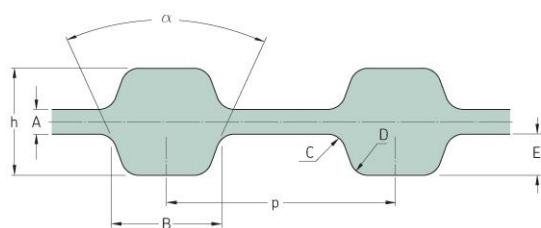

PHG D-540-L-100

No. of teeth	144
Pitch length (in)	54
Pitch length (mm)	1371.6
h = Height (mm)	4.57
h = Height (in)	0.18
Width (mm)	25.4
Width (in)	1
Sleeve (Y/N)	N