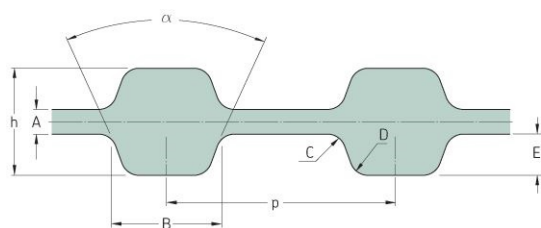

# PHG D-570-L-075

No. of teeth	152
Pitch length (in)	57
Pitch length (mm)	1447.8
h = Height (mm)	4.57
h = Height (in)	0.18
Width (mm)	19.05
Width (in)	0.75
Sleeve (Y/N)	N