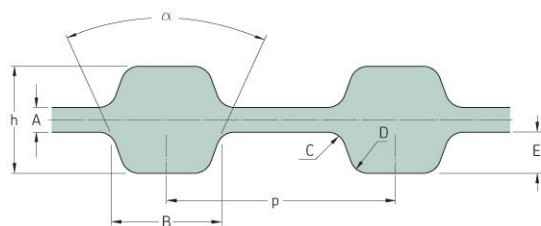

PHG D-265-L-075

No. of teeth	71
Pitch length (in)	26.63
Pitch length (mm)	676.28
h = Height (mm)	4.57
h = Height (in)	0.18
Width (mm)	19.05
Width (in)	0.75
Sleeve (Y/N)	N