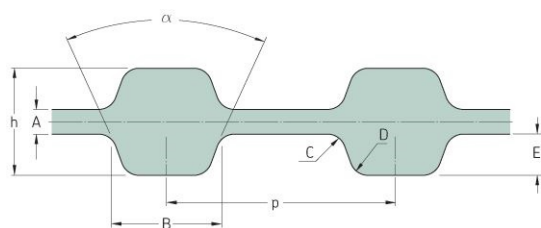

PHG D-225-L-050

| | |
|-------------------|-------|
| No. of teeth | 60 |
| Pitch length (in) | 22.5 |
| Pitch length (mm) | 571.5 |
| h = Height (mm) | 4.57 |
| h = Height (in) | 0.18 |
| Width (mm) | 12.7 |
| Width (in) | 0.5 |
| Sleeve (Y/N) | N |