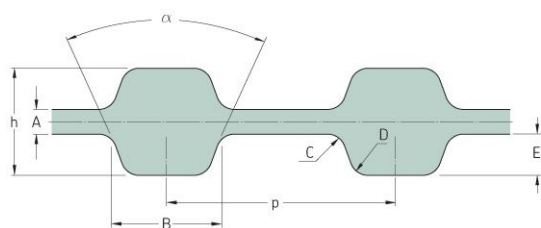

PHG D-495-L-050

No. of teeth	132
Pitch length (in)	49.5
Pitch length (mm)	1257.3
h = Height (mm)	4.57
h = Height (in)	0.18
Width (mm)	12.7
Width (in)	0.5
Sleeve (Y/N)	N