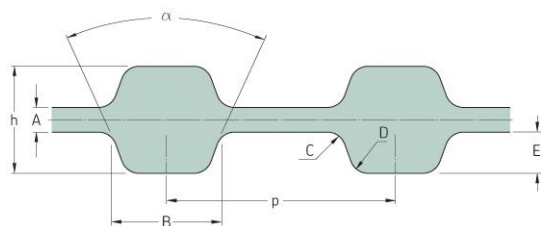

PHG D-341-L-S750

No. of teeth	91
Pitch length (in)	34.13
Pitch length (mm)	866.78
h = Height (mm)	4.57
h = Height (in)	0.18
Width (mm)	190.5
Width (in)	7.5
Sleeve (Y/N)	Y