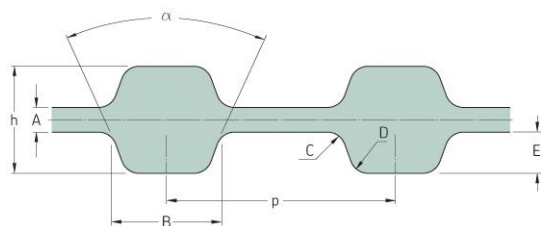

PHG D-442-L-S750

No. of teeth	118
Pitch length (in)	44.25
Pitch length (mm)	1123.95
h = Height (mm)	4.57
h = Height (in)	0.18
Width (mm)	190.5
Width (in)	7.5
Sleeve (Y/N)	Y