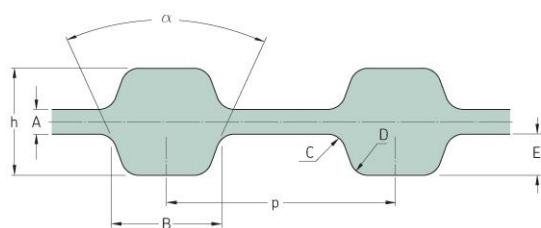

PHG D-728-L-100

No. of teeth	393
Pitch length (in)	72.8
Pitch length (mm)	1849.12
h = Height (mm)	4.57
h = Height (in)	0.18
Width (mm)	25.4
Width (in)	1
Sleeve (Y/N)	N