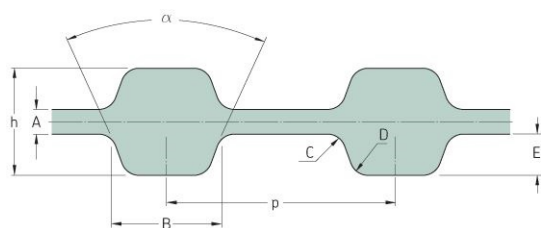

PHG D-280-XL-031

No. of teeth	140
Pitch length (in)	28
Pitch length (mm)	711.2
h = Height (mm)	3.05
h = Height (in)	0.12
Width (mm)	7.87
Width (in)	0.31
Sleeve (Y/N)	N