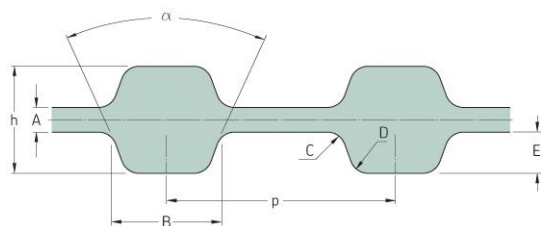

# PHG D-310-XL-025

No. of teeth	155
Pitch length (in)	31
Pitch length (mm)	787.4
h = Height (mm)	3.05
h = Height (in)	0.12
Width (mm)	6.35
Width (in)	0.25
Sleeve (Y/N)	N