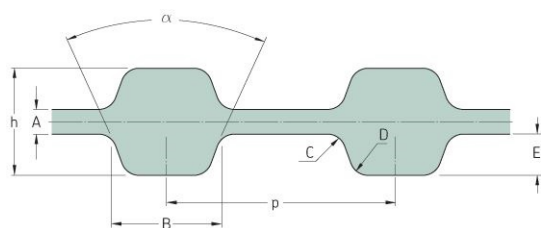

PHG D-490-XL-025

No. of teeth	245
Pitch length (in)	49
Pitch length (mm)	1244.6
h = Height (mm)	3.05
h = Height (in)	0.12
Width (mm)	6.35
Width (in)	0.25
Sleeve (Y/N)	N