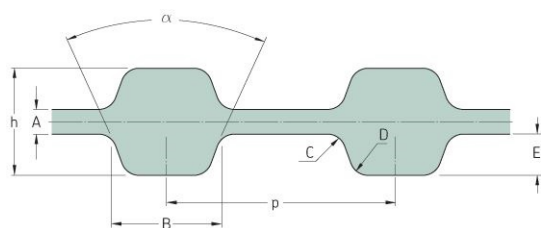

PHG D-196-XL-025

No. of teeth	196
Pitch length (in)	19.6
Pitch length (mm)	497.84
h = Height (mm)	3.05
h = Height (in)	0.12
Width (mm)	6.35
Width (in)	0.25
Sleeve (Y/N)	N