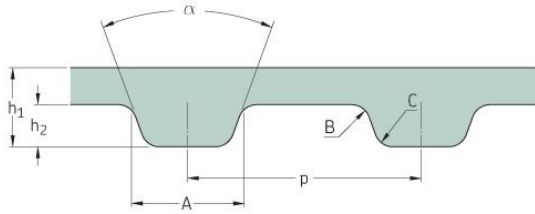

PHG 785-H-150

No. of teeth	157
Pitch length (in)	78.5
Pitch length (mm)	1993.9
h1 = Height (mm)	4.3
h = Height (in)	0.17
Width (mm)	38.1
Width (in)	1.5
Sleeve (Y/N)	N