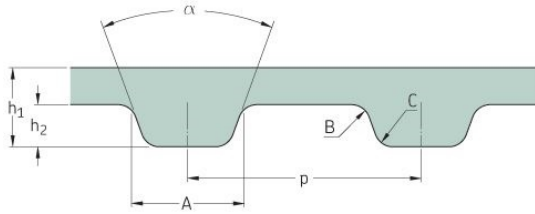

# PHG 450-H-075

|                   |       |
|-------------------|-------|
| No. of teeth      | 90    |
| Pitch length (in) | 45    |
| Pitch length (mm) | 1143  |
| h1 = Height (mm)  | 4.3   |
| h = Height (in)   | 0.17  |
| Width (mm)        | 19.05 |
| Width (in)        | 0.75  |
| Sleeve (Y/N)      | N     |