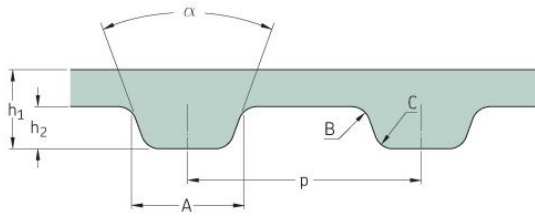

# PHG 770-H-075

|                   |        |
|-------------------|--------|
| No. of teeth      | 154    |
| Pitch length (in) | 77     |
| Pitch length (mm) | 1955.8 |
| h1 = Height (mm)  | 4.3    |
| h = Height (in)   | 0.17   |
| Width (mm)        | 19.05  |
| Width (in)        | 0.75   |
| Sleeve (Y/N)      | N      |