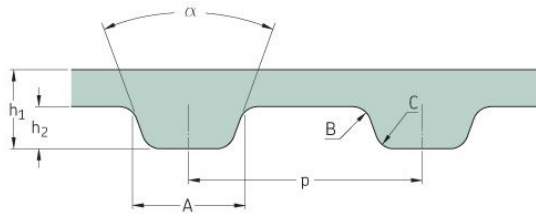

PHG 785-H-075

No. of teeth	157
Pitch length (in)	78.5
Pitch length (mm)	1993.9
h1 = Height (mm)	4.3
h = Height (in)	0.17
Width (mm)	19.05
Width (in)	0.75
Sleeve (Y/N)	N