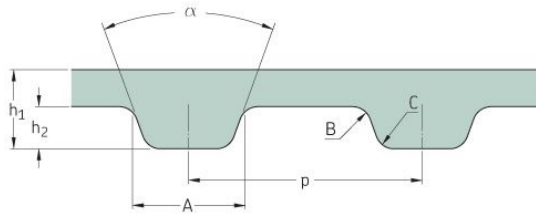

PHG 143-L-075

No. of teeth	38
Pitch length (in)	14.25
Pitch length (mm)	361.95
h1 = Height (mm)	3.6
h = Height (in)	0.14
Width (mm)	19.05
Width (in)	0.75
Sleeve (Y/N)	N