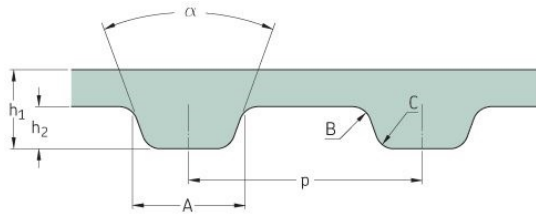

PHG 270-L-100

No. of teeth	72
Pitch length (in)	27
Pitch length (mm)	685.8
h1 = Height (mm)	3.6
h = Height (in)	0.14
Width (mm)	25.4
Width (in)	1
Sleeve (Y/N)	N