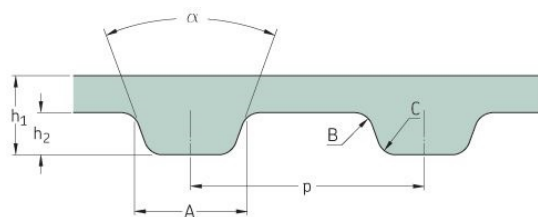

PHG 275-L-075

No. of teeth	73
Pitch length (in)	27.38
Pitch length (mm)	695.33
h1 = Height (mm)	3.6
h = Height (in)	0.14
Width (mm)	19.05
Width (in)	0.75
Sleeve (Y/N)	N