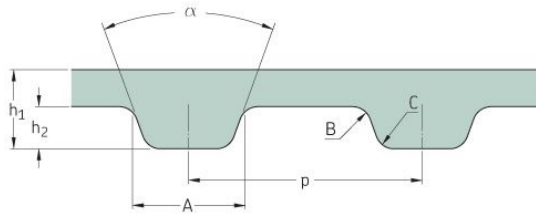

PHG 367-L-075

No. of teeth	98
Pitch length (in)	36.75
Pitch length (mm)	933.45
h1 = Height (mm)	3.6
h = Height (in)	0.14
Width (mm)	19.05
Width (in)	0.75
Sleeve (Y/N)	N