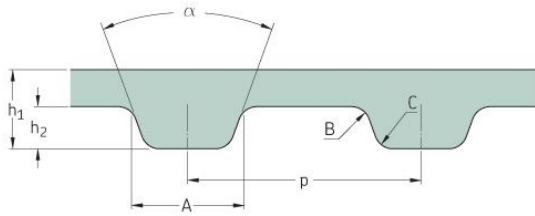

PHG 548-L-075

No. of teeth	146
Pitch length (in)	54.75
Pitch length (mm)	1390.65
h1 = Height (mm)	3.6
h = Height (in)	0.14
Width (mm)	19.05
Width (in)	0.75
Sleeve (Y/N)	N