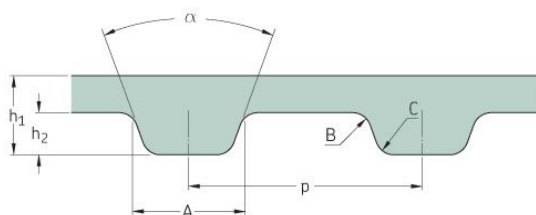

PHG 570-L-075

No. of teeth	152
Pitch length (in)	57
Pitch length (mm)	1447.8
h1 = Height (mm)	3.6
h = Height (in)	0.14
Width (mm)	19.05
Width (in)	0.75
Sleeve (Y/N)	N