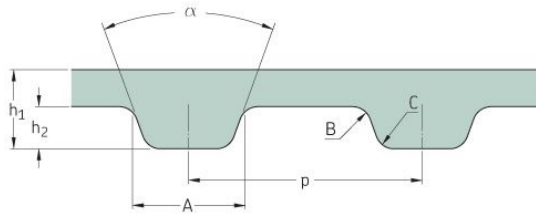

PHG 574-L-100

No. of teeth	153
Pitch length (in)	57.38
Pitch length (mm)	1457.33
h1 = Height (mm)	3.6
h = Height (in)	0.14
Width (mm)	25.4
Width (in)	1
Sleeve (Y/N)	N