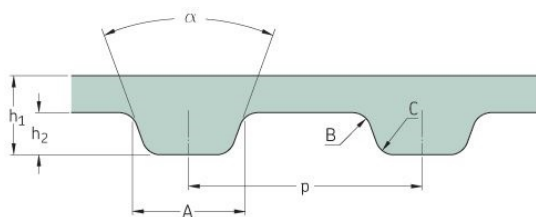

PHG 660-L-075

| | |
|-------------------|--------|
| No. of teeth | 176 |
| Pitch length (in) | 66 |
| Pitch length (mm) | 1676.4 |
| h1 = Height (mm) | 3.6 |
| h = Height (in) | 0.14 |
| Width (mm) | 19.05 |
| Width (in) | 0.75 |
| Sleeve (Y/N) | N |