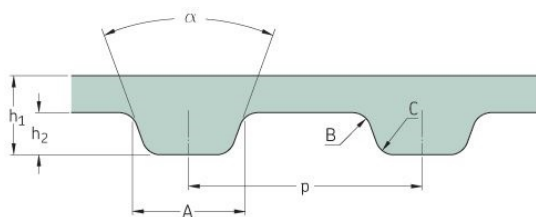

PHG 915-L-075

| | |
|-------------------|--------|
| No. of teeth | 244 |
| Pitch length (in) | 91.5 |
| Pitch length (mm) | 2324.1 |
| h1 = Height (mm) | 3.6 |
| h = Height (in) | 0.14 |
| Width (mm) | 19.05 |
| Width (in) | 0.75 |
| Sleeve (Y/N) | N |