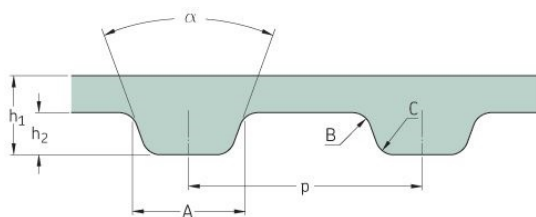

PHG 341-L-050

No. of teeth	91
Pitch length (in)	34.13
Pitch length (mm)	866.78
h1 = Height (mm)	3.6
h = Height (in)	0.14
Width (mm)	12.7
Width (in)	0.5
Sleeve (Y/N)	N