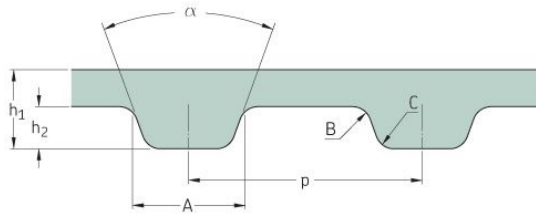

# PHG 367-L-050

No. of teeth	98
Pitch length (in)	36.75
Pitch length (mm)	933.45
h1 = Height (mm)	3.6
h = Height (in)	0.14
Width (mm)	12.7
Width (in)	0.5
Sleeve (Y/N)	N