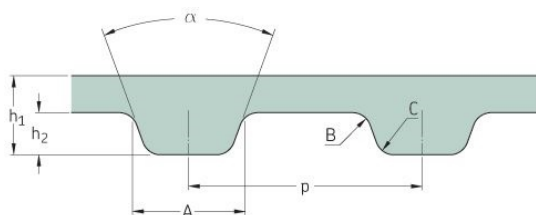

PHG 371-L-050

No. of teeth	99
Pitch length (in)	37.13
Pitch length (mm)	942.98
h1 = Height (mm)	3.6
h = Height (in)	0.14
Width (mm)	12.7
Width (in)	0.5
Sleeve (Y/N)	N