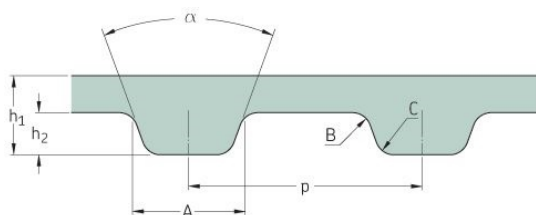

# PHG 427-L-050

No. of teeth	114
Pitch length (in)	42.75
Pitch length (mm)	1085.85
h1 = Height (mm)	3.6
h = Height (in)	0.14
Width (mm)	12.7
Width (in)	0.5
Sleeve (Y/N)	N