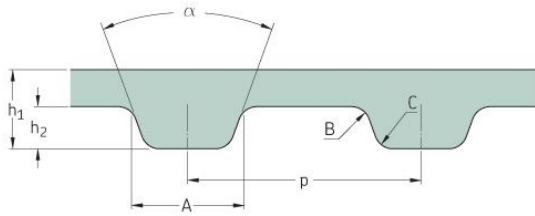

PHG 570-L-050

No. of teeth	152
Pitch length (in)	57
Pitch length (mm)	1447.8
h1 = Height (mm)	3.6
h = Height (in)	0.14
Width (mm)	12.7
Width (in)	0.5
Sleeve (Y/N)	N