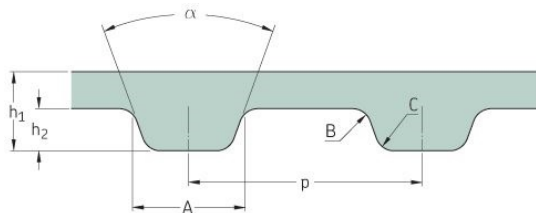

PHG 934-L-050

No. of teeth	249
Pitch length (in)	93.38
Pitch length (mm)	2371.73
h1 = Height (mm)	3.6
h = Height (in)	0.14
Width (mm)	12.7
Width (in)	0.5
Sleeve (Y/N)	N