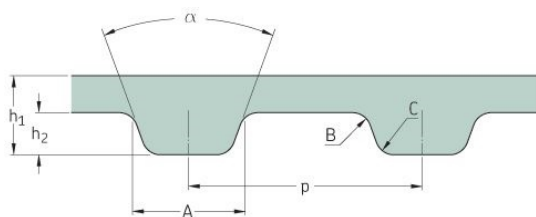

PHG 442-L-050

No. of teeth	119
Pitch length (in)	44.2
Pitch length (mm)	1122.68
h1 = Height (mm)	3.6
h = Height (in)	0.14
Width (mm)	12.7
Width (in)	0.5
Sleeve (Y/N)	N