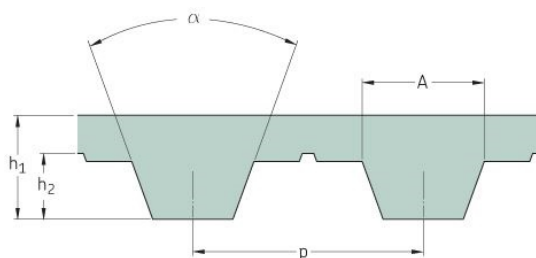

PHG T10-970-20

No. of teeth	97
Pitch length (in)	38.19
Pitch length (mm)	970
h1 = Height (mm)	4.5
Width (mm)	20
Sleeve (Y/N)	N