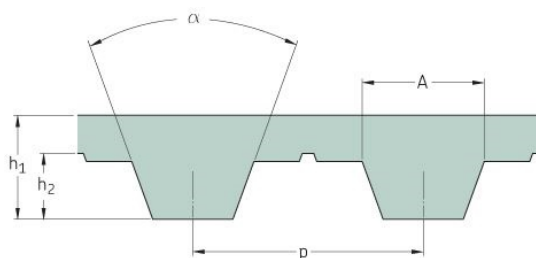

# PHG T10-970-32

|                   |       |
|-------------------|-------|
| No. of teeth      | 97    |
| Pitch length (in) | 38.19 |
| Pitch length (mm) | 970   |
| h1 = Height (mm)  | 4.5   |
| Width (mm)        | 32    |
| Sleeve (Y/N)      | N     |