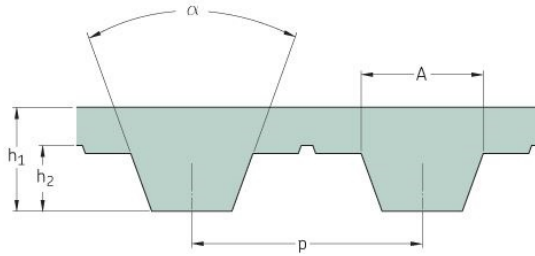

# PHG T5-1390-20

|                   |       |
|-------------------|-------|
| No. of teeth      | 278   |
| Pitch length (in) | 54.72 |
| Pitch length (mm) | 1390  |
| h1 = Height (mm)  | 2.2   |
| Width (mm)        | 20    |
| Sleeve (Y/N)      | N     |