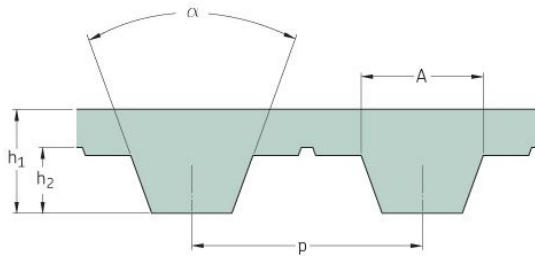

PHG T5-2220-6

No. of teeth	444
Pitch length (in)	87.4
Pitch length (mm)	2220
h1 = Height (mm)	2.2
Width (mm)	6
Sleeve (Y/N)	N