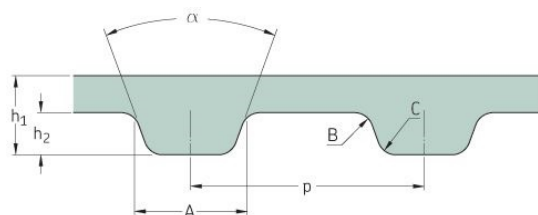

PHG 116-XL-037

No. of teeth	58
Pitch length (in)	11.6
Pitch length (mm)	294.64
h1 = Height (mm)	2.3
h = Height (in)	0.09
Width (mm)	9.4
Width (in)	0.37
Sleeve (Y/N)	N