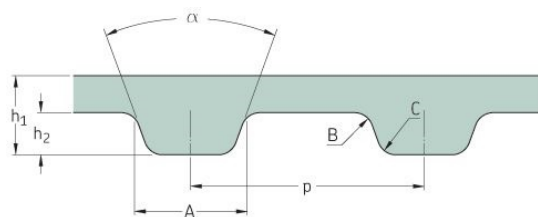

PHG 124-XL-031

| | |
|-------------------|--------|
| No. of teeth | 62 |
| Pitch length (in) | 12.4 |
| Pitch length (mm) | 314.96 |
| h1 = Height (mm) | 2.3 |
| h = Height (in) | 0.09 |
| Width (mm) | 7.87 |
| Width (in) | 0.31 |
| Sleeve (Y/N) | N |