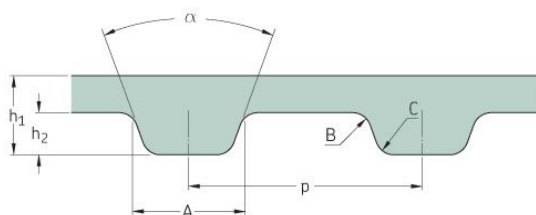

PHG 152-XL-031

No. of teeth	76
Pitch length (in)	15.2
Pitch length (mm)	386.08
h1 = Height (mm)	2.3
h = Height (in)	0.09
Width (mm)	7.87
Width (in)	0.31
Sleeve (Y/N)	N