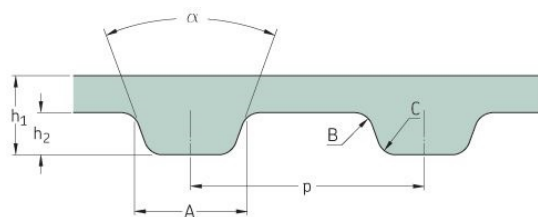

PHG 194-XL-037

No. of teeth	97
Pitch length (in)	19.4
Pitch length (mm)	492.76
h1 = Height (mm)	2.3
h = Height (in)	0.09
Width (mm)	9.4
Width (in)	0.37
Sleeve (Y/N)	N