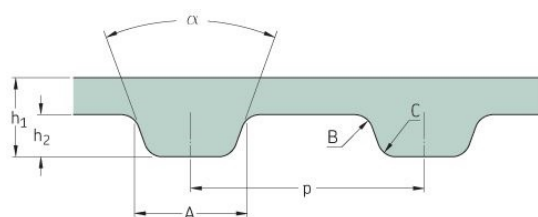

# PHG 228-XL-031

No. of teeth	114
Pitch length (in)	22.8
Pitch length (mm)	579.12
h1 = Height (mm)	2.3
h = Height (in)	0.09
Width (mm)	7.87
Width (in)	0.31
Sleeve (Y/N)	N